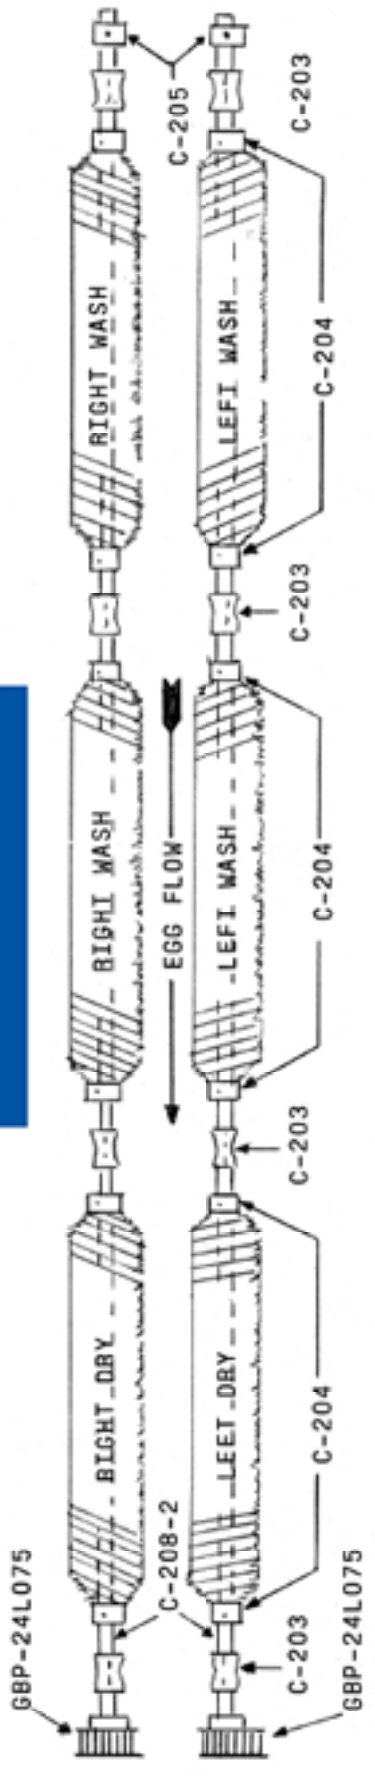

# MODEL 20

# BRUSH ASSEMBLY

C-207 (44" DRY)  
C-207-B (56" DRY)

C-206 (44" WASH)  
C-206-B (56" WASH)